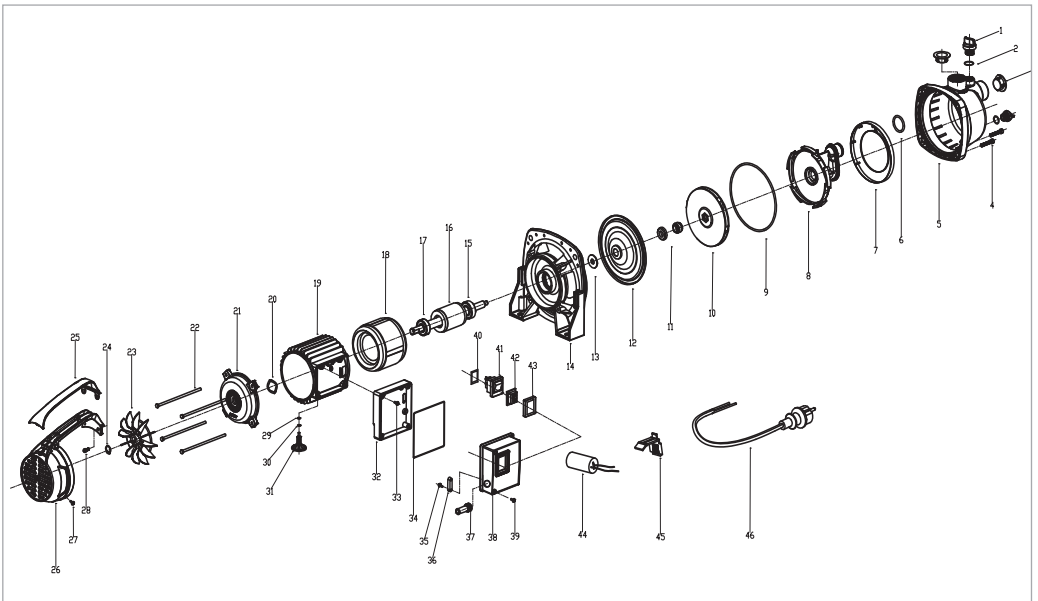

RDP-WP44 exploded view

PARTS LIST RDP-WP44

1	valve cover
2	O-ring
3	plastic cover
4	screw
5	pump body
6	O-ring
7	plastic cover
8	difuser
9	O-ring
10	impeller
11	mechanical seal
12	SS-flange
13	swing ring
14	bracket
15	bearing
16	rotor
17	bearing
18	stator
19	main body
20	wave gasket
21	motor back cover
22	body screw
23	fan
24	clamp spring
25	handle cover
26	fan cover
27	screw
28	screw
29	spring washer
30	flat gasket
31	supporting foot
32	switch box-basic
33	screw
34	seal
35	screw

36	cable buckle
37	cable jacket
38	switch box-cover
39	screw
40	seal
41	switch
42	switch-cover
43	switch bracket
44	capacitance
45	capacitance buckle
46	cable